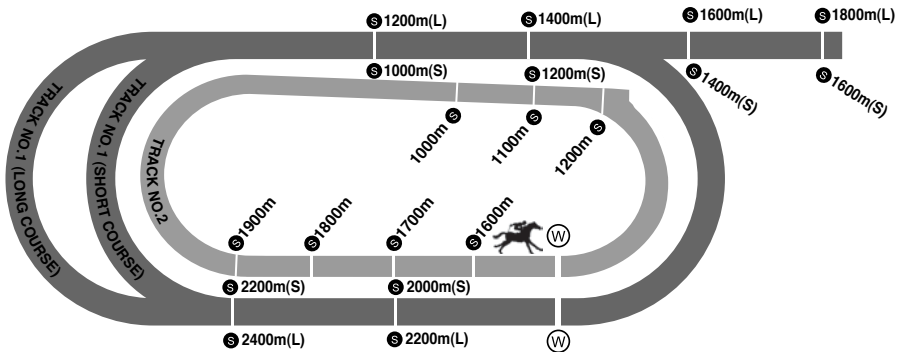

Kranji Racecourse

Track No. 1 (Strathayr Turf Track)
Length Of Course : Long Course : 2000 metres
Short Course : 1800 metres

Width Of Course :
Course A : 31 metres
Course B : 27 metres
Course C : 23 metres
Course D : 19 metres
Course E : 17 metres